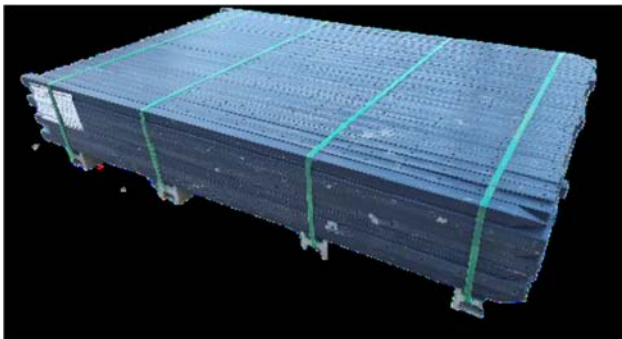

**EnduraPost Square Pickets & Droppers**

EP\_1650 - 38mm x 38mm x 1650mm (5'6") long 2.3kg  
 EP\_1800 - 38mm x 38mm x 1800mm (6') long 2.5kg  
 ED\_1200 – 38mm x 38mm x 940/1070/1200mm lengths (dropper weights upon request)  
 They are available with or without pre-drilled holes: 14 x 7mm holes

**Pack QTY**

We sell EnduraPost in packs of **210** that are strapped with pallet feet for ease of loading/unloading & stacking (see photo below).

**Pack dimensions/weight (incl. feet):**

EP\_1650 – 1.65m (L) 1.16m (W) 0.35m (H) – 0.650 (M3) – 490 (KG)  
 EP\_1800 – 1.8m (L) 1.16m (W) 0.35m (H) – 0.731 (M3) – 534 (KG)  
 ED\_1200 – Dropper dimension upon request

**Pricing: SPECIAL FIELD DAY PRICING**

Product Code	Description	< 1 Pack	1 – 4 Packs
EP38_1650_NH	1650mm No Holes	\$11.00	\$10.00
EP38_1650	1650mm	\$11.00	\$10.00
EP38_1800_NH	1800mm No Holes	\$11.50	\$10.50
EP38_1800	1800mm	\$11.50	\$10.50
ED38_1200	94/1070/1200mm Droppers	\$7.00	\$5.50